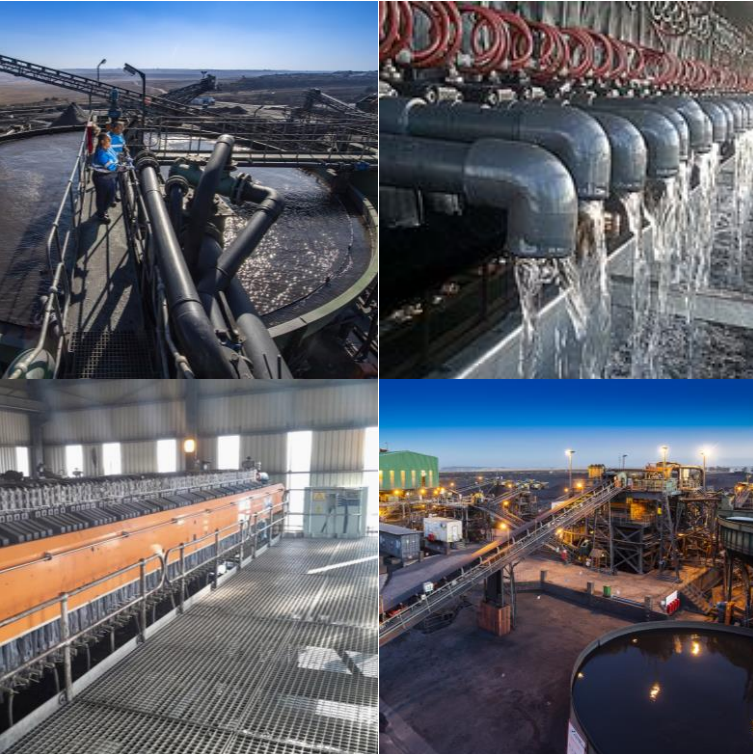

TAILINGS CONFERENCE

TECHNICAL VISIT – NTSHOVELO CHPP

26 October 2023

Ntshovelo Colliery is located 70km east of Johannesburg in the Delmas district, and it is part of Mbuyelo Coal. The CHPP treats 2 million tons of coal per annum. The facility incorporates: ROM crushing plant, DMS cyclone module, coal fines spiral circuit, water recovery circuit using a thickener and filter press.

Programme: 09h00 to 12h30

- Sign in as visitor at Ntshovelo mine entrance
- Site specific induction and brief presentation at Plant Office
- Divide into groups of 15 for plant visit
- Hosts to accompany groups to various sections of the CHPP
- Return to plant offices where refreshments will be served